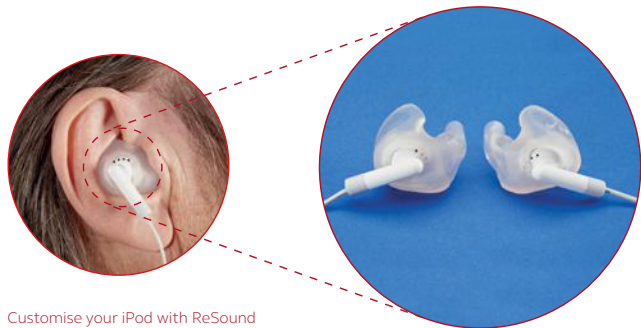

Communication & Personal Listening

Ear Pieces

ReSound Communication Earpieces work to deliver a comfortable, personal ear mould for use with your communication equipment.

Customise your iPod with ReSound Communication Earpieces

Most earpieces provided with personal listening equipment are a great start towards good sound quality, however there is a big quality leap when you move across from a universally fit product to a custom made mould.

Customised earpieces are made to fit your ear canal shape and size perfectly. This custom secure fit is not only comfortable, but it also allows for the earpiece to reduce outside noise while enhancing and delivering crystal clear sound and voice directly into your ear. The result is great sound quality with noise reduction.

The ReSound range of communication earpieces are flexible to fit a wide range of devices such as iPods, mobile telephones, security radios, in-ear monitors and MP3 players.

This versatile range of earpieces can be used in many ways including the following:

- Jogging or walking whilst listening to music or a news program
- In-ear monitors for musicians or sound engineers
- Skyping friends or family
- Listening to an iPod or MP3 player
- Using the mobile phone
- Security guard communication
- News presenters
- Theatre performer

Colours available*

☐ Clear	☐ Beige	☐ Yellow
☐ Tinted	☐ Medium Brown	☐ Black
☐ Red Transparent	☐ Dark Brown	☐ White
☐ Blue Transparent	☐ Violet	☐ Fluro Pink
☐ Cool Red	☐ Orange	☐ Light Green
☐ Cool Blue	☐ Magenta	☐ Cobalt Blue

*Colour choice might be limited, depending on material type.

To find out more about the ReSound range of communication earpieces talk to your hearing care professional, or visit our website.